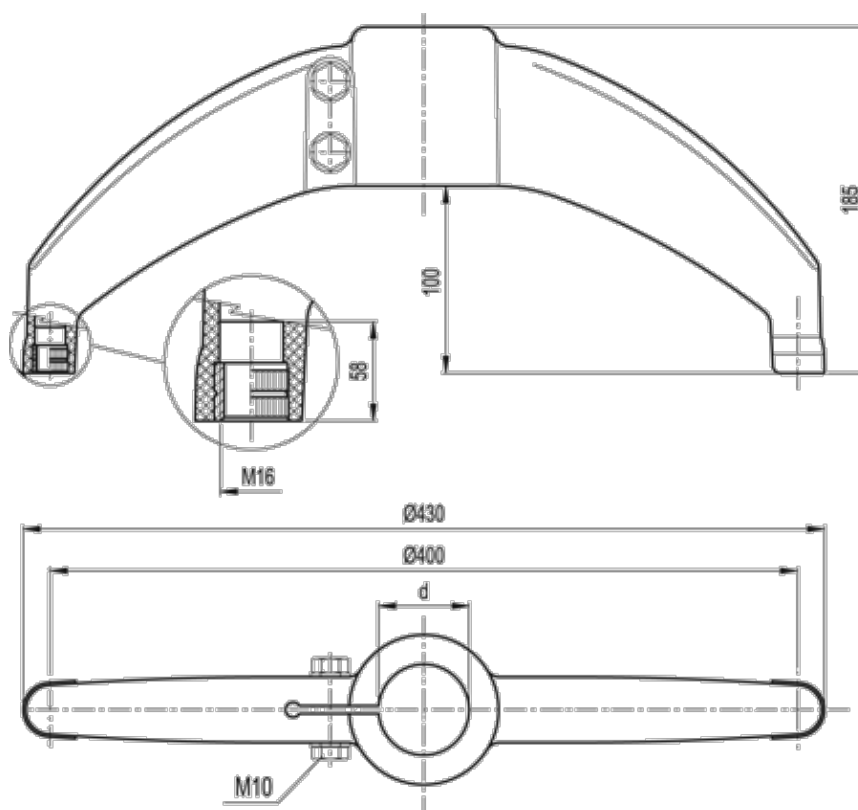

# Data Sheet

Article number: 2310419634  
Description: E+G Support base  
BAS2-48-A

## Measures

d (inch) = 1 1/2 Gas

d mm = 48.3

Weight (g) = 670